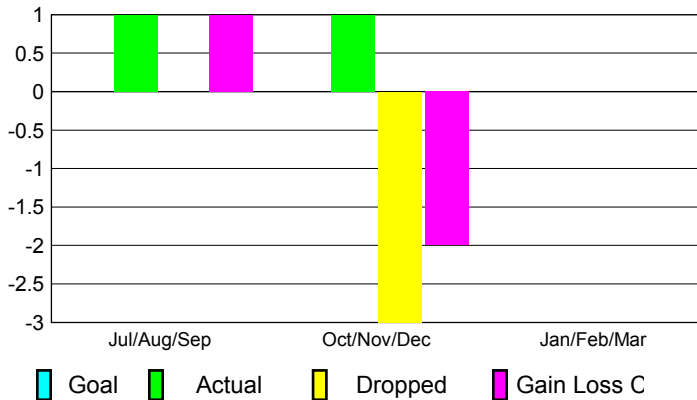

## CLUBS

<b>Club Results</b>
<b>2012-2013</b>

<b>Clubs</b>
<b>2011-2012</b>

Month	New Club Goal	Actual New Clubs	Actual Dropped Clubs	Gain/Loss of Clubs	Gain/Loss of Clubs
Jul/Aug/Sep		1	0	1	4
Oct/Nov/Dec		1	-3	-2	-1
Jan/Feb/Mar					6
<b>Totals</b>		<b>2</b>	<b>-3</b>	<b>-1</b>	<b>9</b>

### Club Results 2012-2013

Goal, New, Dropped, Gain/Loss

### Comparison of Club Gain/Loss

Current Year Compared to the Previous Year