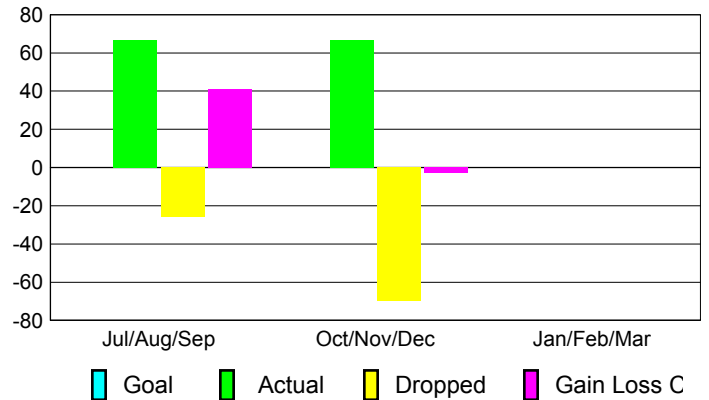

### YTD Status Quo Clubs 2012-2013

Status Quo Clubs Compared to Status Quo Members

## MEMBERSHIP

<b>Membership Results</b>
<b>2012-2013</b>

<b>Membership</b>
<b>2011-2012</b>

Month	Net Memb Goal	Actual New Memb	Actual Dropped Memb	Gain/Loss of Memb	Gain/Loss of Memb
Jul/Aug/Sep		67	-26	41	134
Oct/Nov/Dec		67	-70	-3	-48
Jan/Feb/Mar					135
<b>Totals</b>		<b>134</b>	<b>-96</b>	<b>38</b>	<b>221</b>

### Membership Results 2012-2013

Goal, New, Dropped, Gain/Loss

### Comparison of Membership Gain/Loss

Current Year Compared to the Previous Year