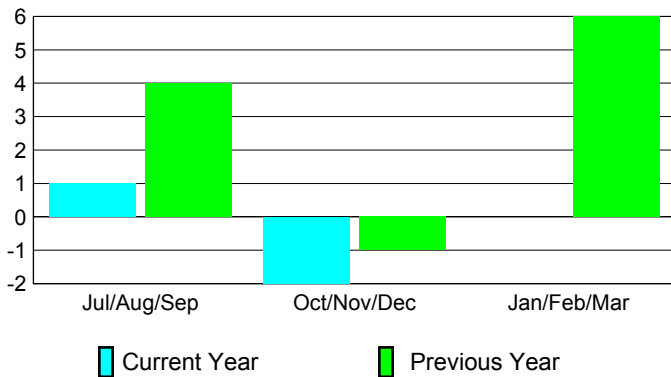

2012-2013 GMT Reports for District (or Undistricted) **District 301 C**

GMT: Doctor DATUK K NAGARATNA

Location: PHILIPPINES

GMT CA: 5

CLUBS

Club Results
2012-2013

Clubs
2011-2012

Month	New Club Goal	Actual New Clubs	Actual Dropped Clubs	Gain/Loss of Clubs	Gain/Loss of Clubs
Jul/Aug/Sep		1	0	1	4
Oct/Nov/Dec		1	-3	-2	-1
Jan/Feb/Mar					6
Totals		2	-3	-1	9

Club Results 2012-2013

Goal, New, Dropped, Gain/Loss

Comparison of Club Gain/Loss

Current Year Compared to the Previous Year

YTD Status Quo Clubs 2012-2013

Status Quo Clubs Compared to Status Quo Members

MEMBERSHIP

Membership Results
2012-2013

Membership
2011-2012

Month	Net Memb Goal	Actual New Memb	Actual Dropped Memb	Gain/Loss of Memb	Gain/Loss of Memb
Jul/Aug/Sep		67	-26	41	134
Oct/Nov/Dec		67	-70	-3	-48
Jan/Feb/Mar					135
Totals		134	-96	38	221

Membership Results 2012-2013

Goal, New, Dropped, Gain/Loss

Comparison of Membership Gain/Loss

Current Year Compared to the Previous Year

Gender Comparison 2012-2013

Jan/Feb/Mar

Male

Female