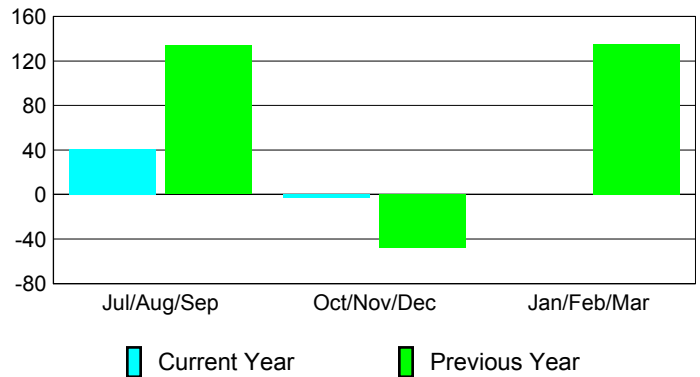

Gender Comparison 2012-2013

Jan/Feb/Mar

Male

Female